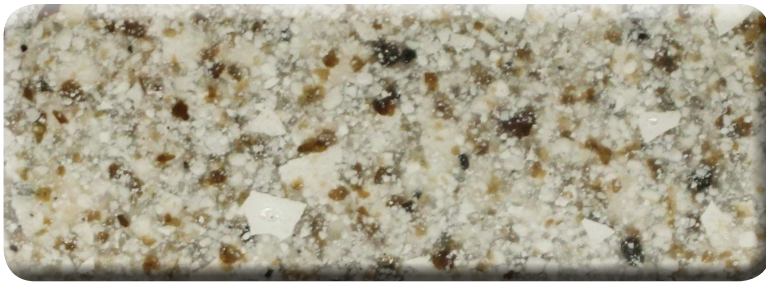

[Ⓢ] = upgrade

COUNTER TOPS - BUTCHER BLOCKS [Ⓢ]

Maple

Walnut

Butcher Block counter tops are an available upgrade from the typical laminate tops. Choose from the (2) butcher block colors listed at above.

All butcher block countertops come with a square edge.

Ⓢ = upgrade

FAUCET CHOICES

| | brushed nickel | oil rubbed bronze | black |
|----------------|---|---|---|
| Bath Sinks |  Dartmoor 6803 |  Dartmoor 6803 |  Dartmoor 6803 |
| Tubs / Showers |    Dartmoor |    Dartmoor |    Dartmoor |
| Kitchen |  Arbor 7594 |  Arbor 7594 |  Arbor 7594 |
| Laundry |  Camerist 7825 | <p>Choose from our variety of faucet color options. All colors are equally priced, so choose the ones that best compliment your style kitchen and baths.</p> |  |

Vanity Top Colors

White on
Biscuit

Standard vanity top color

Deep
Nebula

Ⓢ

Preimum vanity tops are an available upgrade from the standard White on Buiscut top. Choose from the (5) colors as listed at left.

Latte

Ⓢ

Shell

Ⓢ

Steller

Ⓢ

Cookies &
Cream

Ⓢ