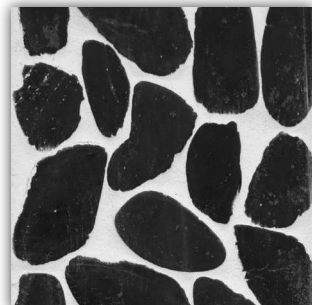

Cavatina - Encore

20x20

Haven Point - Candid Heather

12x12 Shown

Urban District - Garden

2x8 Bricks

Class. Marble - Palazzo White

12x24 Rectangle

Zen - Tahitian Black Pebbles

12x12 Shown

Subway Glossy - White

3x6 Bricks

American Estates - Saddle

3x36 Planks

Zen - Bora Wilderness Pebbles

12x12 Shown